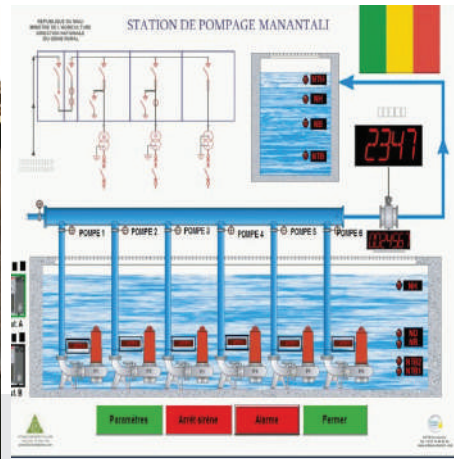

# WATER & ENVIRONNEMENT

**Project:** Recovery Pumping Station (Dokhane-Tunisia)  
**Client:** SONEDE

**Project:** Tine Dam Mater (Bizerte-Tunisia)  
**Client:** CRDA

MINISTÈRE DE L'AGRICULTURE,  
DES RESSOURCES HYDRAULIQUES  
ET DE LA PÊCHE

**Project:** Manantali Dam (Republic of Mali)  
**Client:** MINISTRY OF AGRICULTURE

**Project:** Water Treatment Plant (El Milia-Algeria)  
**Client:** ONA

**Project:** Water Treatment Plant (Boussaada-Algeria)  
**Client:** DRE